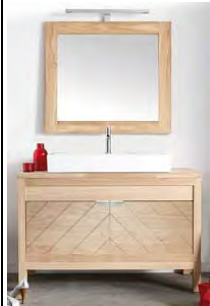

ILLUSTRATION	ITEM	DESCRIPTION	DIMENSIONS	LIST $

CBTR-1	Doors for REF 54000		238.-
CBTR-2	Doors for REF 54005		272.-
CBTR-3	Doors for REF 54010		293.-
CBTR-4	Doors for REF 54050		499.-
CBTB-1	Doors for REF 54000		238.-
CBTB-2	Doors for REF 54005		272.-
CBTB-3	Doors for REF 54010		293.-
CBTB-4	Doors for REF 54050		499.-
CBTC-4	Doors for REF 54050		499.-
CBTC-1	Doors for REF 54000		238.-
CBTC-2	Doors for REF 54005		272.-
CBTC-3	Doors for REF 54010		293.-
CBTC-4	Doors for REF 54050		499.-
CBTS-1	Doors for REF 54000		238.-
CBTC-2	Doors for REF 54005		272.-
CBTC-3	Doors for REF 54010		293.-
CBTS-1	Doors for REF 54000		238.-
CBTS-2	Doors for REF 54005		272.-
CBTS-3	Doors for REF 54010		293.-
CBTS-4	Doors for REF 54050		499.-
COBT-1	Doors for REF 54000		238.-
COBT-2	Doors for REF 54005		272.-
COBT-3	Doors for REF 54010		293.-
COBT-4	Doors for REF 54050		499.-
CBTO-1	Doors for REF 54000		238.-
CBTO-2	Doors for REF 54005		272.-
CBTO-3	Doors for REF 54010		293.-
CBTO-4	Doors for REF 54050		499.-
CCBT-1	Doors for REF 54000		238.-
CCBT-2	Doors for REF 54005		272.-
CCBT-3	Doors for REF 54010		293.-
CCBT-4	Doors for REF 54050		499.-